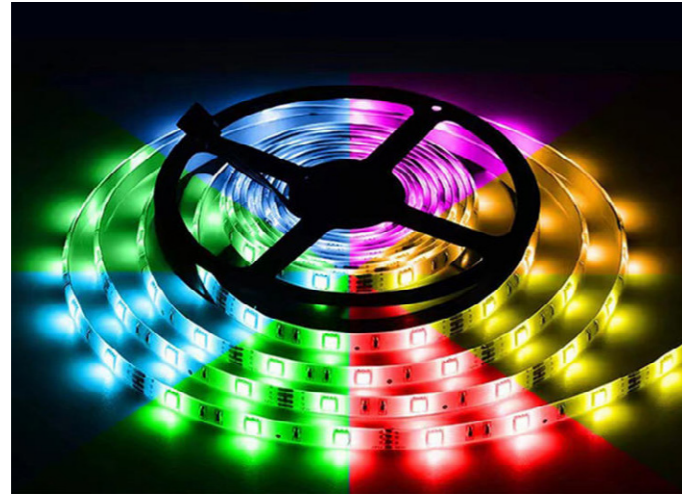

## Light Strip And Aluminum Groove