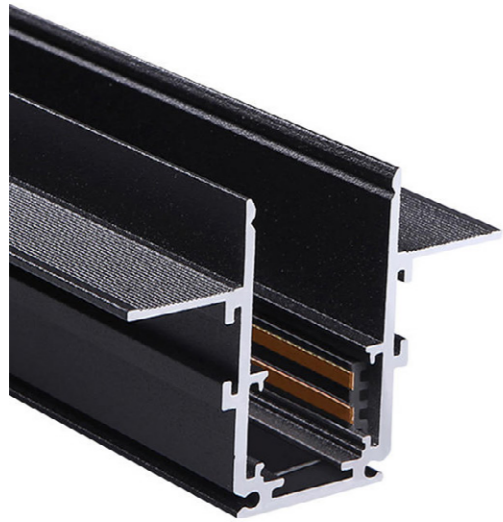

Magnetic lamp-Project

NH-YM-Track