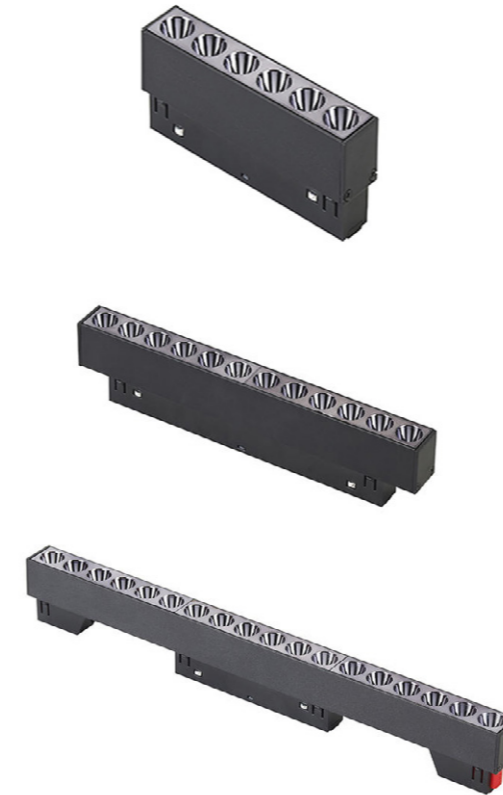

NH-GS

Voltage	48V
Color Temperature (K)	3000K/4000K/6000K
CRI	90
Beam angle	24°
Fixture Material	Aluminum+Acrylic
Fixture Color/Finish	Black/White
IP code	20
Average Lifetime	20000-Hours
Installation Mode	Track
Customizable Certificate	\
Warranty	3 Year Limited (residential), 1 Year Limited (commercial)

Model	Size(mm)	Power	Luminous Flux
NH-GS-6W	L113*W22*H45	6W	540LM
NH-GS-12W	L220*W22*H45	12W	1080LM
NH-GS-18W	L328*W22*H45	18W	1620LM