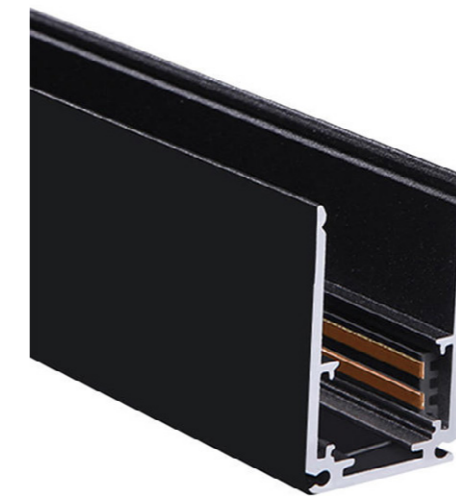

## MAGNETIC LAMP-PROJECT

---

Magnetic lamp-Project

NH-YM-Track

NH-PM-Track

NH-MZ-Track

Model	Size(mm)	Cut Out(mm)
NH-YM-Track-1M	L1000*W63*H48	L1000*W32
NH-YM-Track-2M	L2000*W63*H48	L2000*W32
NH-YM-Track-3M	L3000*W63*H48	L3000*W32
<hr/>		
<b>Voltage</b>	48V	
<b>Fixture Material</b>	Aluminum	
<b>Fixture Color/Finish</b>	Black/White	
<b>IP code</b>	20	
<b>Installation Mode</b>	Embedded Mounting	
<b>Warranty</b>	3 Year Limited (residential), 1 Year Limited (commercial)	